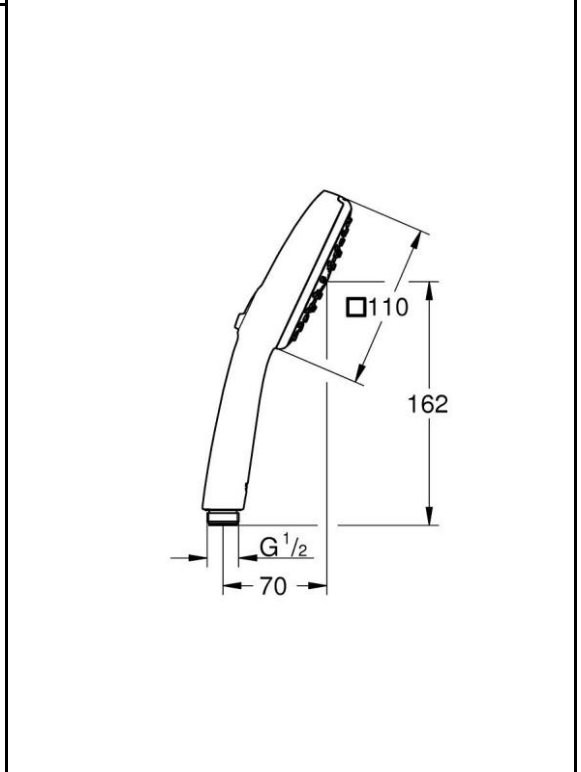

"Tempesta Cube 110" Hand shower 3 sprays

- spray patterns: Rain, Jet, Massage
- GROHE SmartSwitch - easily rotate the dial to enjoy your preferred spray option
- GROHE DreamSpray perfect spray pattern
- GROHE Long-Life finish
- SpeedClean anti-lime system
- Inner WaterGuide - inner insulation for surface and scalding protection
- ShockProof silicone ring prevents damages caused by shower falling
- universal mounting system, fitting all standard shower hoses
- maximum flow rate (at 3 bar): 13.5 l/min
- min. recommended pressure 1.0 bar
- suitable for instantaneous heater
- professional edition

Rain Spray
Wide and luxurious – a soft, delicate pattern to soothe the skin. Mimicking warm summer rain, the spray provides a full and even coverage.

Jet Spray
A focussed circular spray, which delivers a refreshing burst of water. Ideal for stimulating the skin or simply cleaning the bathtub or shower.

Massage Spray
A pulsating spray pattern for a stimulating massage. Gives a unique and invigorating all-over massage.

Note:

* All information of the above is for the reference only. No prior notice is made if any changes.